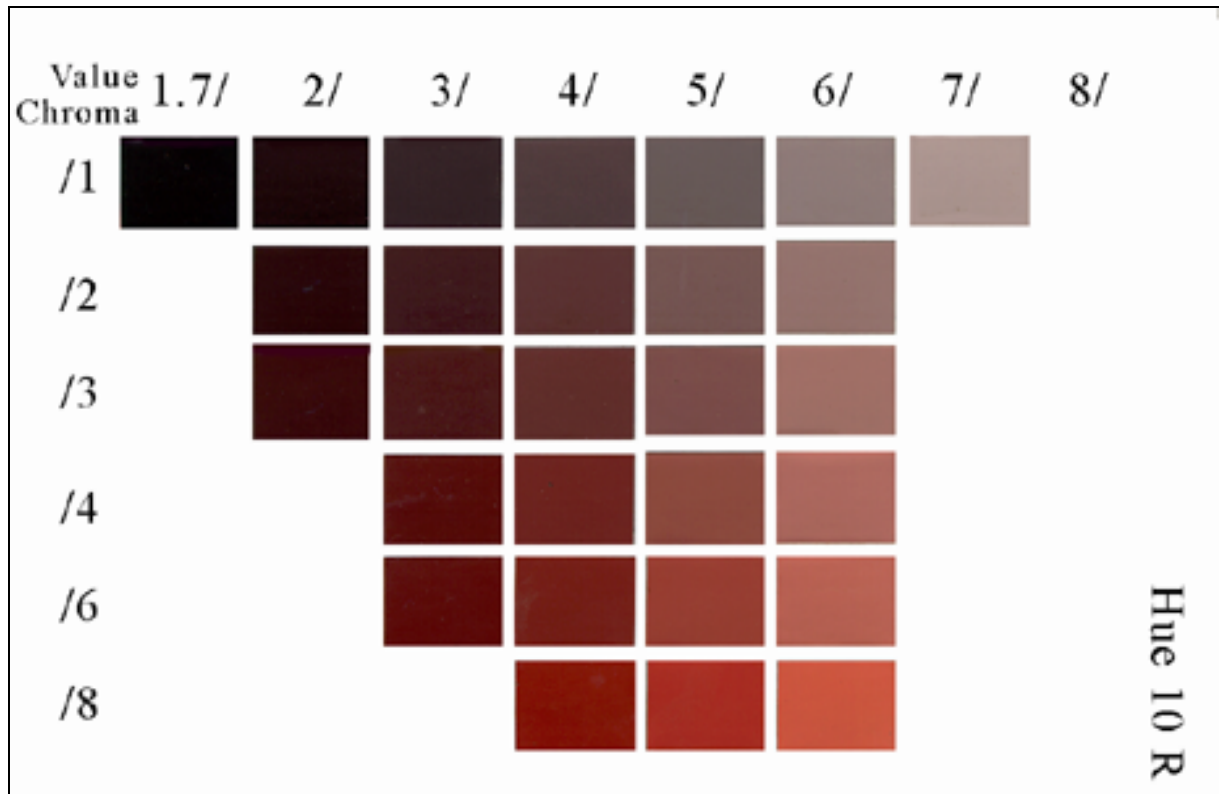

Revised **Standard soil Color Charts**

Hue 7.5 R

Value	1.7/	2/	3/	4/	5/	6/	7/	8/
Chroma								
/1	reddish black 1.7/1 2/1		dark reddish gray 3/1 4/1		reddish gray 5/1 6/1		light reddish gray 7/1	
/2		very dark... 2/2	dark... 3/2	grayish red 4/2 5/2 6/2				
/3		...reddish brown 2/3	...reddish brown 3/3	dull reddish brown 4/3 5/3				
/4			dark... 3/4	dusky red 4/4				
/6			...red 3/6	red 4/6				
/8				4/8				

Hue 10 R

Value	1.7/	2/	3/	4/	5/	6/	7/	8/
Chroma								
/1	reddish black 1.7/1 2/1		dark reddish gray 3/1 4/1		reddish gray 5/1 6/1		light reddish gray 7/1	
/2		very dark... 2/2	dark... 3/2	grayish red 4/2 5/2 6/2				
/3		...reddish brown 2/3	...reddish brown 3/3	reddish brown 4/3 5/3		dull reddish 6/3		
/4			dark... 3/4	4/4	5/4	...orange 6/4		
/6			...red 3/6	red 4/6 5/6		reddish... 6/6		
/8				4/8	5/8	...orange 6/8		

Hue 10 Y

/1	black 2/1	olive... 3/1	4/1	gray 5/1	6/1	light gray 7/6 8/6	
/2	...black 3/2		4/2	olive gray 5/2	6/2	7/8	8/8

Hue 5 G

Value	1.7/	2/	3/	4/	5/	6/	7/	8/
Chroma								
/1	greenish black 1.7/1	2/1	dark greenish gray 3/1	4/1	greenish gray 5/1	6/1	light green. gray 7/1	

Hue 5 B

Value	1.7/	2/	3/	4/	5/	6/	7/	8/
Chroma								
/1	bluish black 1.7/1	2/1	dark bluish gray 3/1	4/1	bluish gray 5/1	6/1	light bluish gray 7/1	

Hue 5 PB

/1	bluish black 1.7/1	2/1	dark bluish gray 3/1	4/1	bluish gray 5/1	6/1	light bluish gray 7/1
----	-----------------------	-----	-------------------------	-----	--------------------	-----	-----------------------------