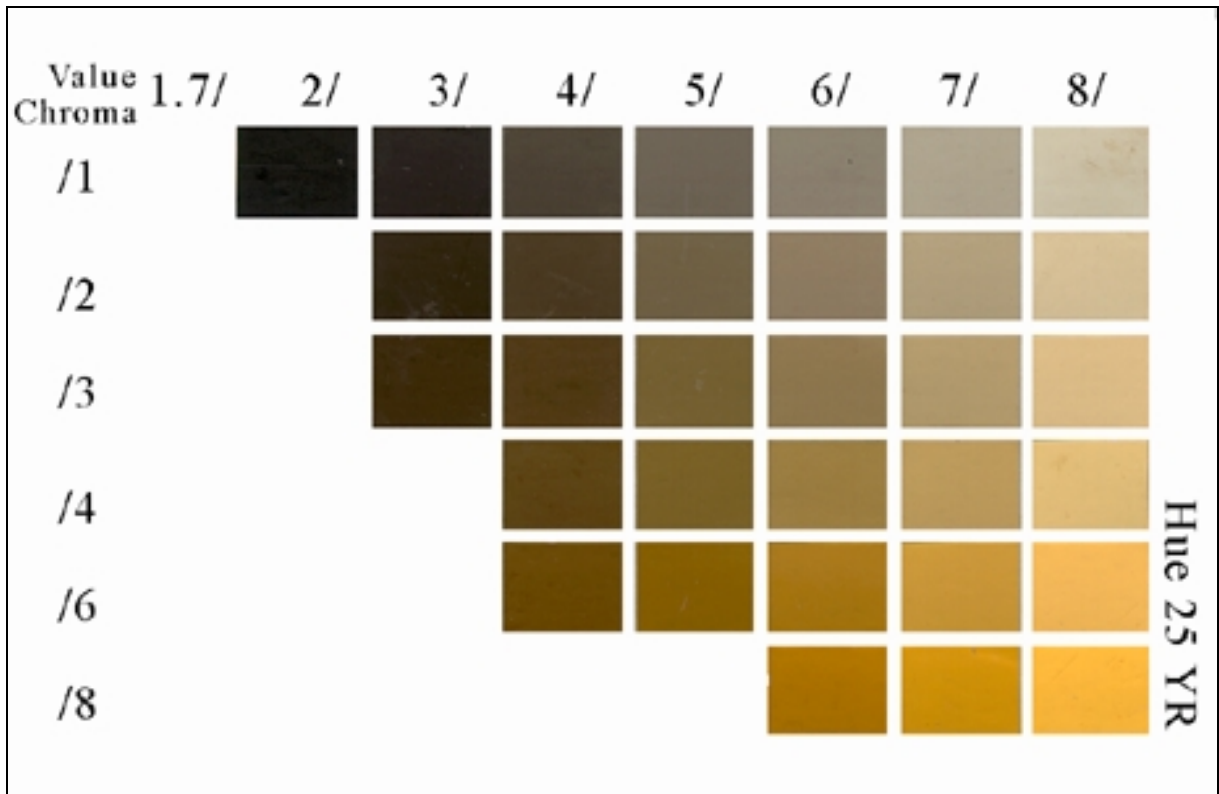

Hue 2.5 Y

Value Chroma	1.7/	2/	3/	4/	5/	6/	7/	8/
/1	black 2/1	brownish... 3/1	yellowish gray 4/1 5/1 6/1			light gray 7/1 8/1		
/2		...black 3/2	dark grayish yellow 4/2 5/2		grayish yellow 6/2 7/2		8/2	
/3		dark olive brown 3/3	olive 4/3	yellowish... 5/3	dull... 6/3	light... 7/3	pale... 8/3	
/4			brown 4/4	...gray 5/4	...yellow 7/3	...yellow 7/4	...yellow 8/4	
/6			4/6	5/6	bright 6/6	yellowish 7/6	8/6	
/8					brown 6/8	yellow 7/8 8/8