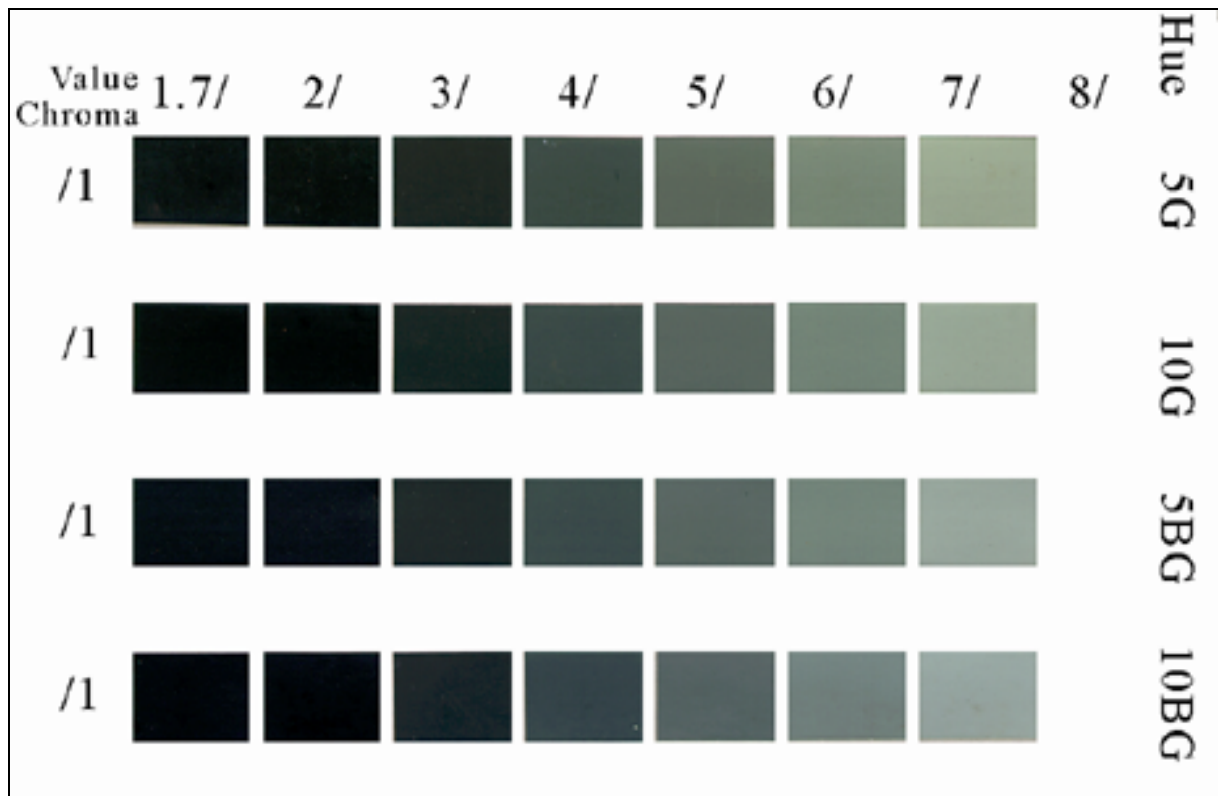

Hue 5 G

Value	1.7/	2/	3/	4/	5/	6/	7/	8/
Chroma								
/1	greenish black 1.7/1	2/1	dark greenish gray 3/1	4/1	greenish gray 5/1	6/1	light green. gray 7/1	

Hue 10 G

/1	greenish black 1.7/1	2/1	dark greenish gray 3/1	4/1	greenish gray 5/1	6/1	light green. gray 7/1

Hue 5 BG

/1	bluish black 1.7/1	2/1	dark bluish gray 3/1	4/1	bluish gray 5/1	6/1	light bluish gray 7/1

Hue 10 BG

/1	bluish black 1.7/1	2/1	dark bluish gray 3/1	4/1	bluish gray 5/1	6/1	light bluish gray 7/1