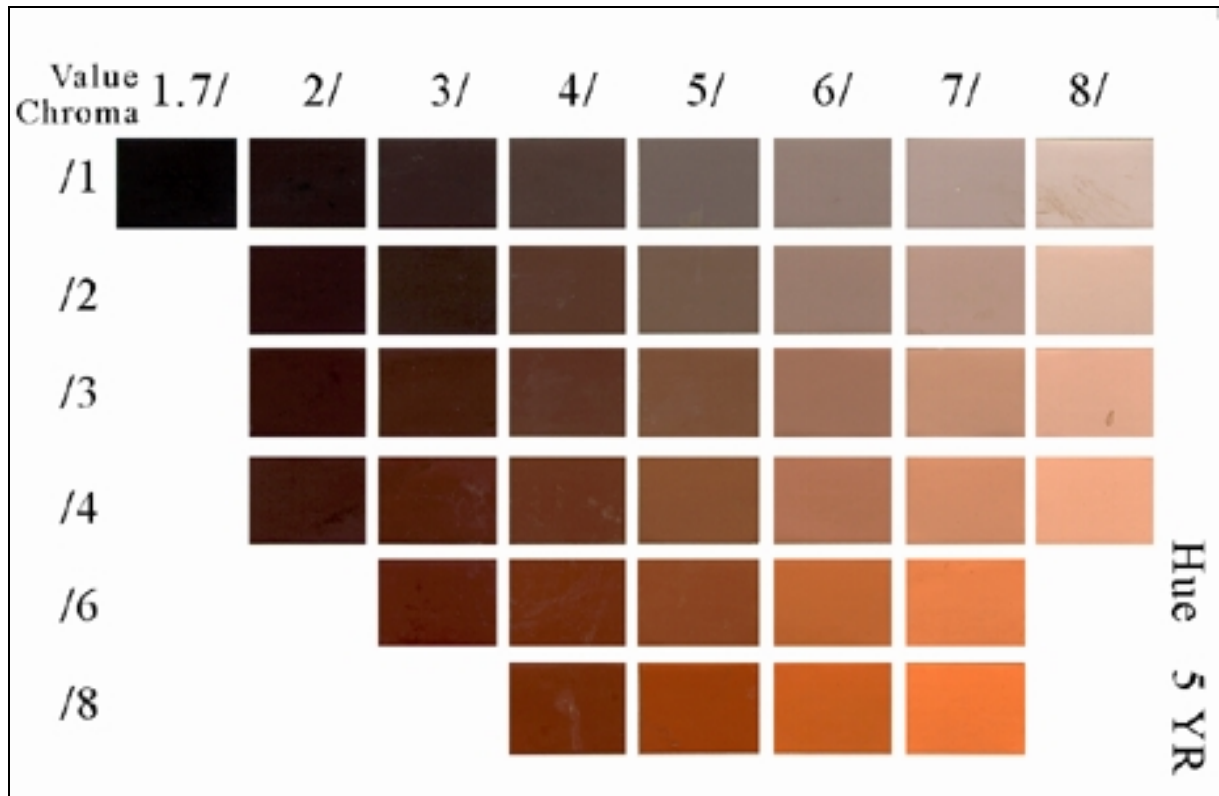

Hue 5 YR

Value	1.7/	2/	3/	4/	5/	6/	7/	8/
Chroma								
/1	black 1.7/1	brownish black 2/1 3/1		brownish gray 4/1 5/1 6/1			light brownish... 7/1	light... 8/1
/2		2/2	dark... 3/2	grayish brown 4/2 5/2 6/2			...gray 7/2	...gray 8/2
/3		very dark 2/3	...reddish... 3/3	dull reddish brown 4/3 5/3		dull orange 6/3 7/3		pale... 8/3
/4		...reddish brown 2/4	...brown 3/4	4/4	5/4	6/4	7/4	...orange 8/4
/6			3/6	reddish... 4/6	bright reddish... 5/6	orange 6/6 7/6		
/8				...brown 4/8	...brown 5/8	6/8	7/8