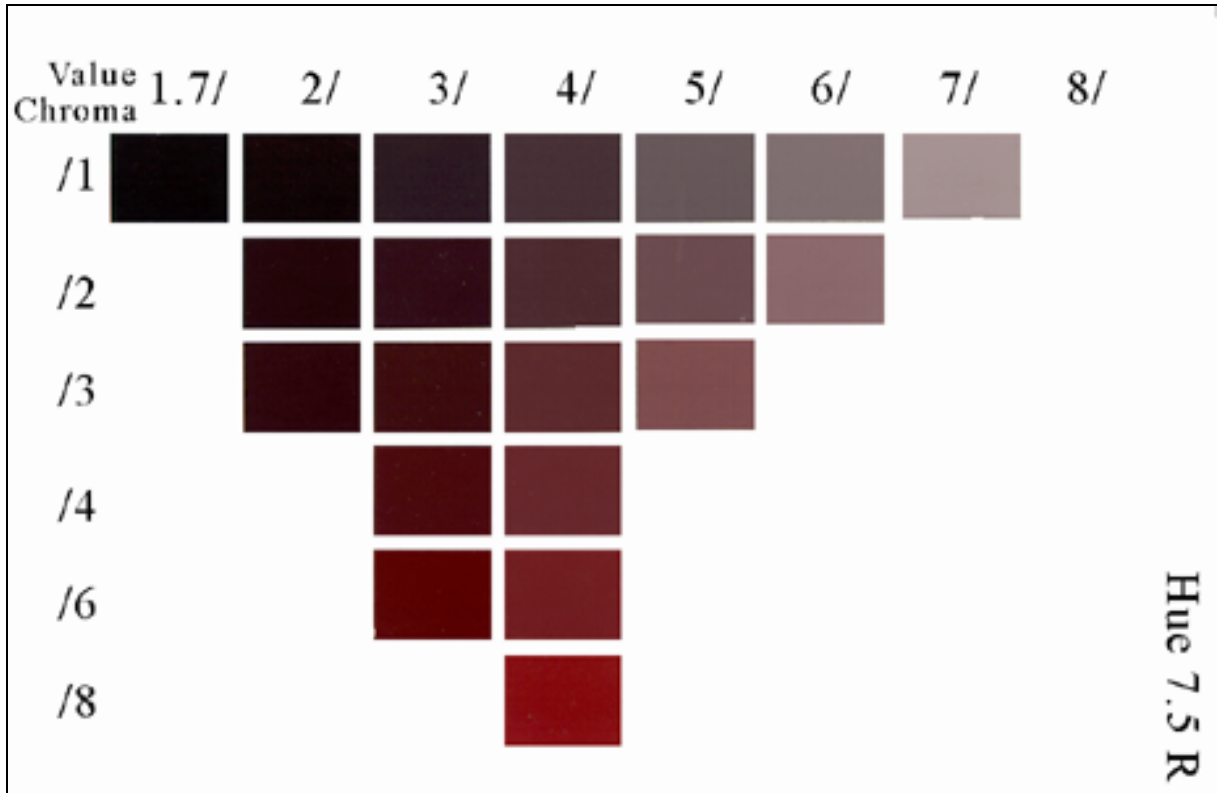

Revised **Standard soil Color Charts**

Hue 7.5 R

Value	1.7/	2/	3/	4/	5/	6/	7/	8/
Chroma								
/1	reddish black 1.7/1 2/1		dark reddish gray 3/1 4/1		reddish gray 5/1 6/1		light reddish gray 7/1	
/2		very dark... 2/2	dark... 3/2	grayish red 4/2 5/2 6/2				
/3		...reddish brown 2/3	...reddish brown 3/3	dull reddish brown 4/3 5/3				
/4			dark... 3/4	dusky red 4/4				
/6			...red 3/6	red 4/6				
/8				4/8				

Hue 10 R

Value	1.7/	2/	3/	4/	5/	6/	7/	8/
Chroma								
/1	reddish black 1.7/1 2/1		dark reddish gray 3/1 4/1		reddish gray 5/1 6/1		light reddish gray 7/1	
/2		very dark... 2/2	dark... 3/2	grayish red 4/2 5/2 6/2				
/3		...reddish brown 2/3	...reddish brown 3/3	reddish brown 4/3 5/3		dull reddish 6/3		
/4			dark... 3/4	4/4	5/4	...orange 6/4		
/6			...red 3/6	red 4/6 5/6		reddish... 6/6		
/8				4/8	5/8	...orange 6/8		

Hue 10 Y

/1	black 2/1	olive... 3/1	4/1	gray 5/1	6/1	light gray 7/6 8/6	
/2	...black 3/2		4/2	olive gray 5/2	6/2	7/8	8/8

Hue 5 G

Value	1.7/	2/	3/	4/	5/	6/	7/	8/
Chroma								
/1	greenish black 1.7/1	2/1	dark greenish gray 3/1	4/1	greenish gray 5/1	6/1	light green. gray 7/1	

Hue 5 R

	reddish black 1.7/1	2/1	dark reddish gray 3/1	4/1	reddish gray 5/1	6/1	light redd. gray 7/1
--	------------------------	-----	--------------------------	-----	---------------------	-----	----------------------------