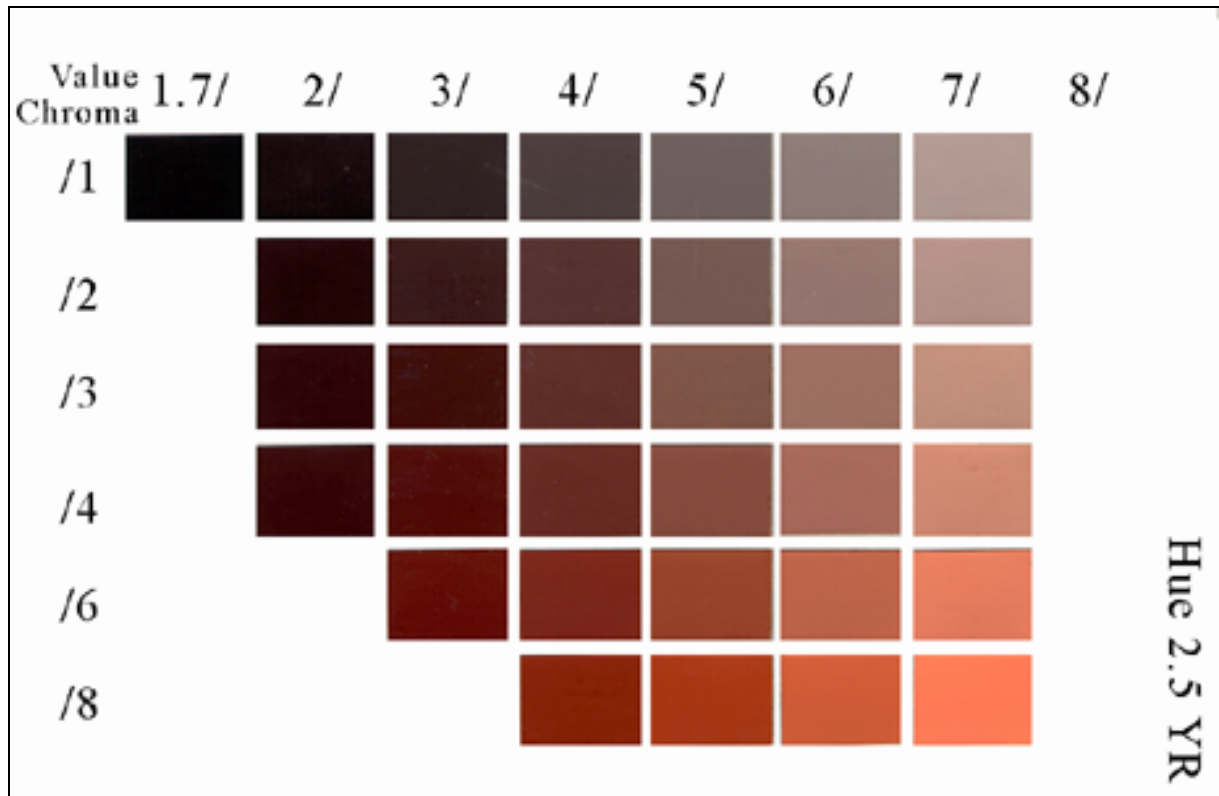

Hue 2.5 YR

Value	1.7/	2/	3/	4/	5/	6/	7/	8/
Chroma								
/1	reddish black 1.7/1 2/1		dark reddish gray 3/1	4/1	reddish gray 5/1 6/1		light 7/1	
/2		very dark...	dark...	4/2	grayish red 5/2 6/2		reddish gray 7/2	
/3		...reddish...	...reddish...	dull reddish brown 4/3 5/3		dull... 6/3	pale reddish 7/3	
/4		...brown	...brown	4/4	5/4	...orange 6/4	orange 7/4	
/6			3/6	reddish... 4/6	bright... 5/6	orange 6/6 7/6		
/8				...brown 4/8	...brown 5/8	6/8	7/8