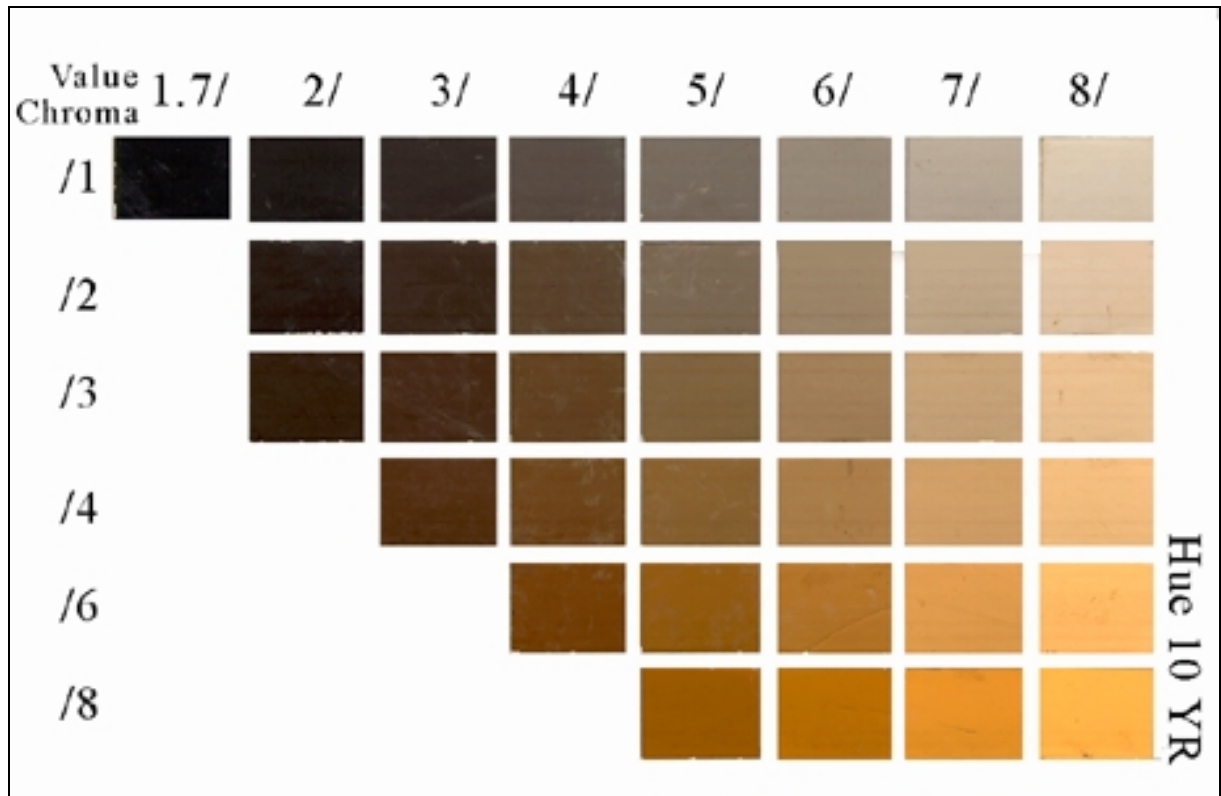

Hue 10 YR

Value Chroma	1.7/	2/	3/	4/	5/	6/	7/	8/
/1	black 1.7/1	2/1	3/1	4/1	brownish gray 5/1	6/1	light gray 7/1	8/1
/2		brownish black 2/2	3/2	4/2	grayish yellow brown 5/2	6/2	7/2	8/2
/3		2/3	dark... 3/3	dull yellowish brown 4/3	5/3	dull yellow orange 6/3	7/3	light yellow... 8/3
/4			...brown 3/4	brown 4/4	5/4	6/4	7/4	...orange 8/4
/6				4/6	yellowish... 5/6	bright 6/6	yellowish 7/6	8/6
/8					...brown 5/8	brown 6/8	yellow orange 7/8	8/8