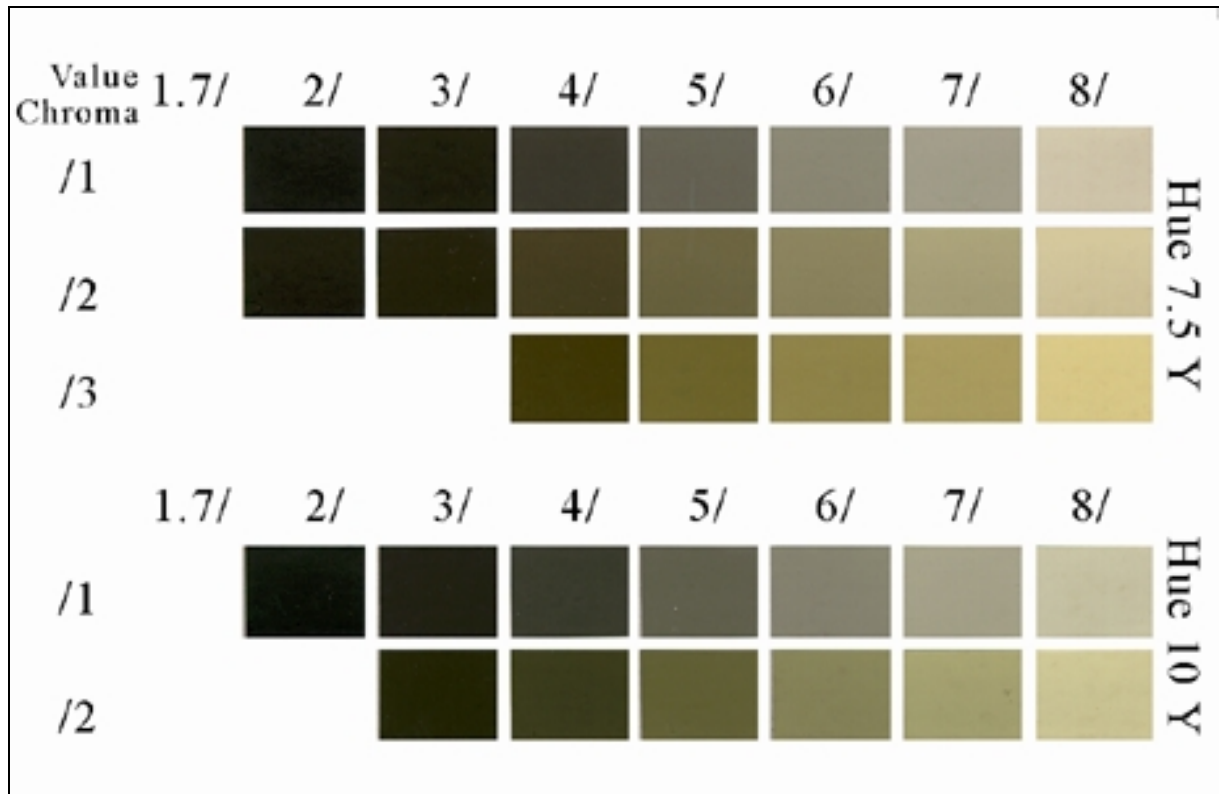

Hue 7.5 Y

Value Chroma	1.7/ /1	2/ /2	3/ /3	4/ /1	5/ /2	6/ /3	7/ /1	8/ /2
/1	black 2/1	3/1	4/1	gray 5/1	6/1	light gray 7/1 8/1		
/2	olive black 2/2 3/2		4/2	grayish olive 5/2	6/2	7/1	8/2	
/3				dark olive 4/3	5/3	olive yellow 6/3	light yellow 7/3	pale yellow 8/3

Hue 10 Y

/1	black 2/1	olive... 3/1	4/1	gray 5/1	6/1	light gray 7/6 8/6	
/2	...black 3/2		4/2	olive gray 5/2	6/2	7/8	8/8