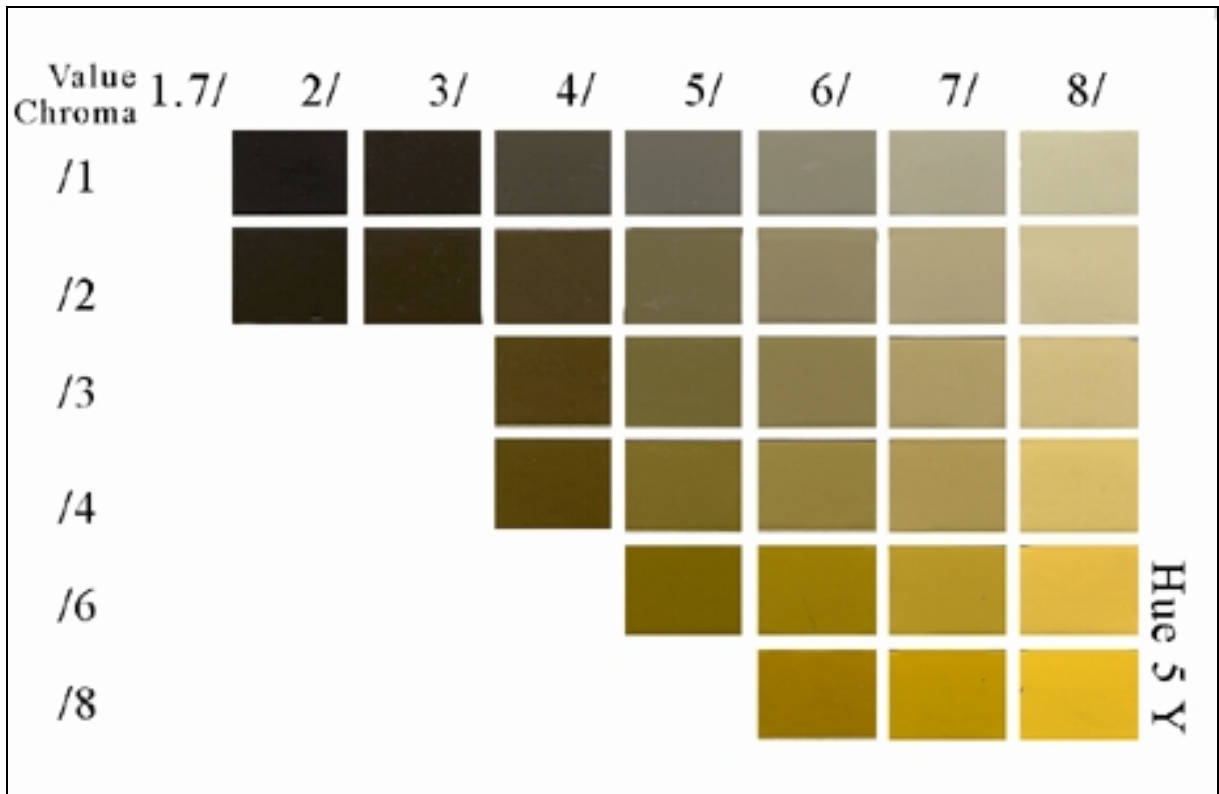

Hue 5 Y

Value Chroma	1.7/	2/	3/	4/	5/	6/	7/	8/
/1	black 2/1	3/1	4/1	gray 5/1	6/1	light gray 7/1 8/1		
/2	olive black 2/2 3/2		4/2	grayish olive 5/2 6/2		7/1	8/2	
/3				dark 4/3	5/3	olive... 6/3	light... 7/3	pale... 8/3
/4				olive 4/4	olive 5/4	...yellow 6/4	...yellow 7/4	...yellow 8/4
/6					5/6	6/6	yellow 7/6 8/6	
/8						6/8	7/8	8/8