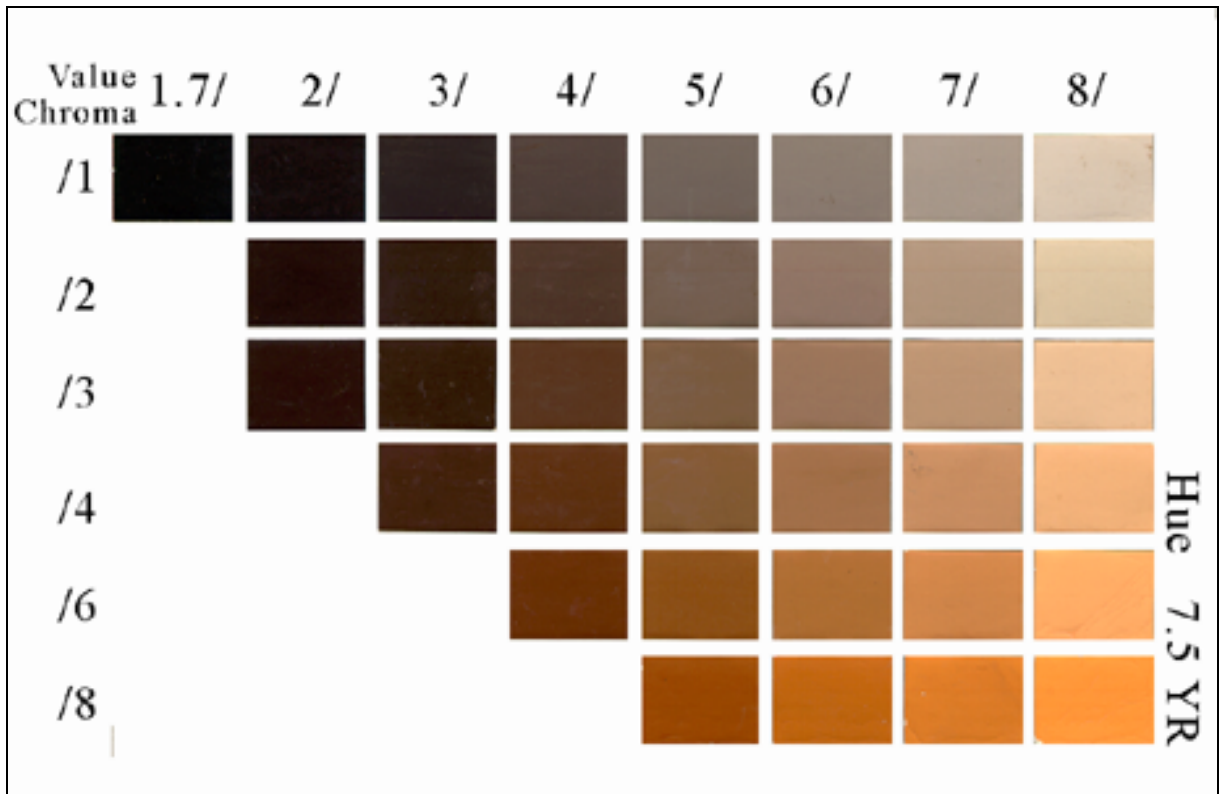

Hue 7.5 YR

Value Chroma	1.7/	2/	3/	4/	5/	6/	7/	8/
/1	black 1.7/1	2/1	3/1	4/1	brownish gray 5/1	6/1	light brownish... 7/1	light... 8/1
/2		brownish black 2/2	3/2	4/2	grayish brown 5/2	6/2	...gray 7/2	...gray 8/2
/3		very dark brown 2/3	dark... 3/3	brown 4/3	dull 5/3	brown 6/3	7/3	light... 8/3
/4			...brown 3/4	4/4	5/4	dull orange 6/4	7/4	...yellow... 8/4
/6				4/6	bright... 5/6	6/6	orange 7/6	...orange 8/6
/8					...brown 5/8	6/8	yellow orange 7/8	8/8